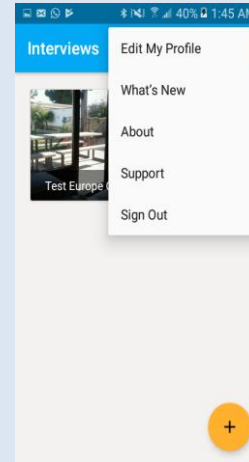

# How to check the model of your phone

1. Open the Oral Genealogies App

2. Sign in as a Contractor or an Interviewer

3. Tap the 3 white dots in the top right corner

4. Tap [About]

5. Check model

To check model:

You can also view your android version from here