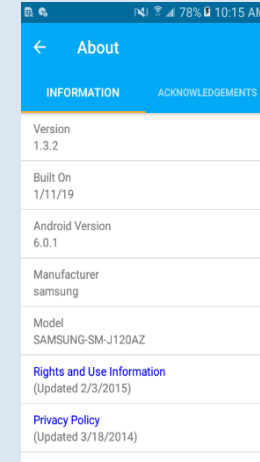

# How to check the model of your phone

1. Open the Oral Genealogies App

2. Sign in as a Contractor or an Interviewer

3. Tap the 3 white dots in the top right corner

4. Tap [About]

5. Check model

To check model:

You can also view your android version from here