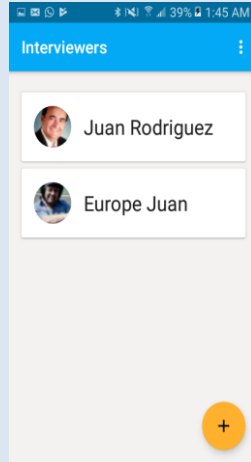

# How to check the model of your phone

1. Open the Oral Genealogies App

2. Sign in as a Contractor or an Interviewer

3. Tap the 3 white dots in the top right corner

4. Tap [About]

5. Check model

To check model: